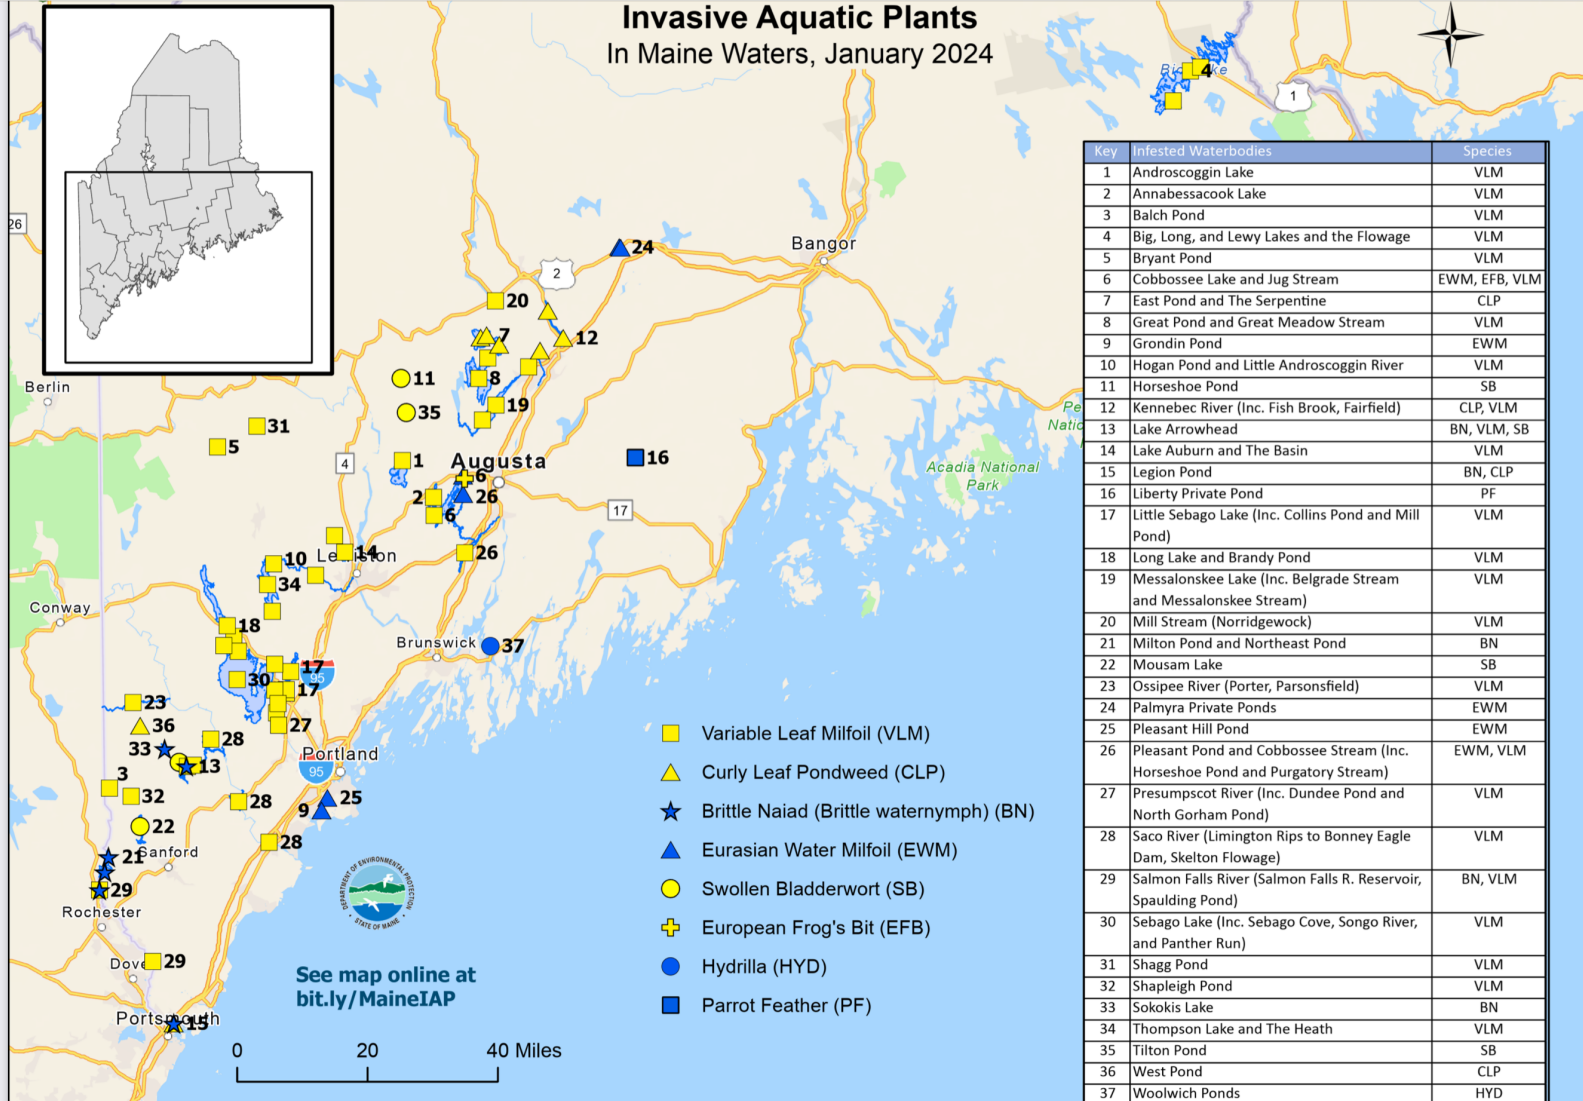

# Invasive Aquatic Plants In Maine Waters, January 2024

Key	Infested Waterbodies	Species
1	Androscoggin Lake	VLM
2	Annabessacook Lake	VLM
3	Balch Pond	VLM
4	Big, Long, and Lewy Lakes and the Flowage	VLM
5	Bryant Pond	VLM
6	Cobbosee Lake and Jug Stream	EWM, EFB, VLM
7	East Pond and The Serpentine	CLP
8	Great Pond and Great Meadow Stream	VLM
9	Grondin Pond	EWM
10	Hogan Pond and Little Androscoggin River	VLM
11	Horseshoe Pond	SB
12	Kennebec River (Inc. Fish Brook, Fairfield)	CLP, VLM
13	Lake Arrowhead	BN, VLM, SB
14	Lake Auburn and The Basin	VLM
15	Legion Pond	BN, CLP
16	Liberty Private Pond	PF
17	Little Sebago Lake (Inc. Collins Pond and Mill Pond)	VLM
18	Long Lake and Brandy Pond	VLM
19	Messalonskee Lake (Inc. Belgrade Stream and Messalonskee Stream)	VLM
20	Mill Stream (Norridgewock)	VLM
21	Milton Pond and Northeast Pond	BN
22	Mousam Lake	SB
23	Ossipee River (Porter, Parsonsfield)	VLM
24	Palmyra Private Ponds	EWM
25	Pleasant Hill Pond	EWM
26	Pleasant Pond and Cobbosee Stream (Inc. Horseshoe Pond and Purgatory Stream)	EWM, VLM
27	Presumpscot River (Inc. Dundee Pond and North Gorham Pond)	VLM
28	Saco River (Limington Rips to Bonney Eagle Dam, Skelton Flowage)	VLM
29	Salmon Falls River (Salmon Falls R. Reservoir, Spaulding Pond)	BN, VLM
30	Sebago Lake (Inc. Sebago Cove, Songo River, and Panther Run)	VLM
31	Shagg Pond	VLM
32	Shapleigh Pond	VLM
33	Sokokis Lake	BN
34	Thompson Lake and The Heath	VLM
35	Tilton Pond	SB
36	West Pond	CLP
37	Woolwich Ponds	HYD

See map online at [bit.ly/MaineIAP](http://bit.ly/MaineIAP)

Find out more: [www.maine.gov/dep/water/invasives](http://www.maine.gov/dep/water/invasives)